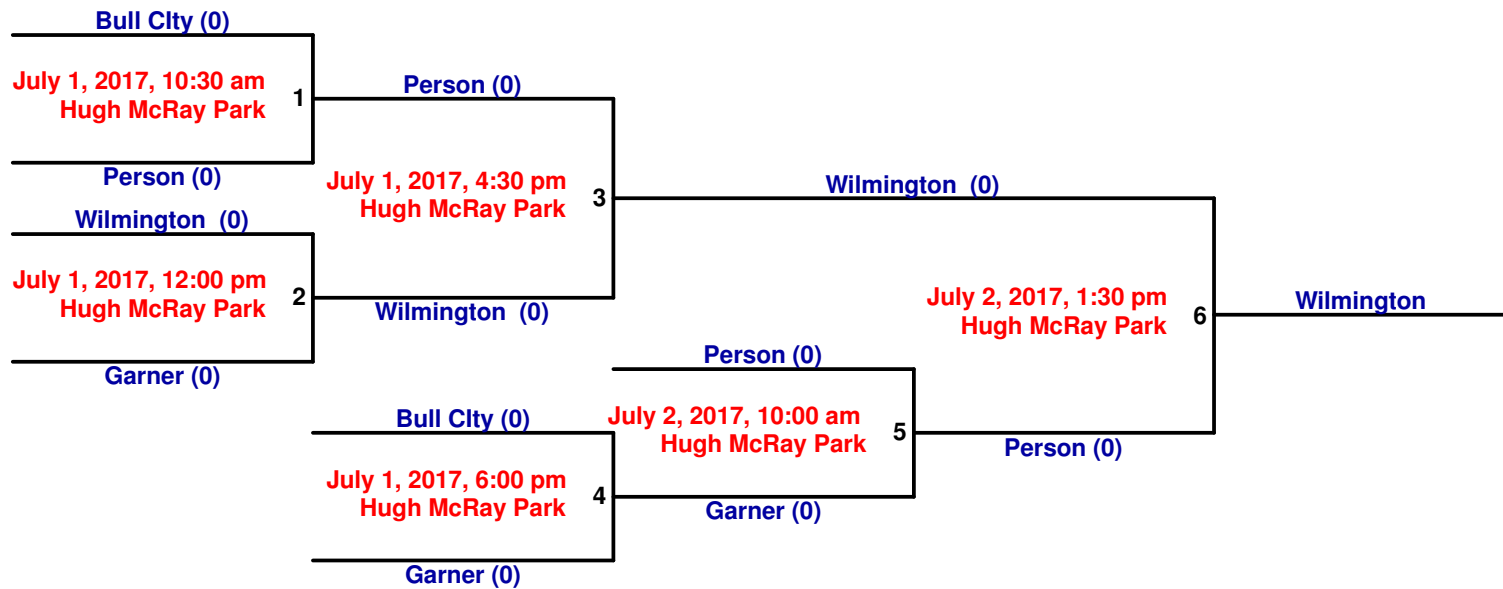

North Carolina District 6 9-10 League Softball Wilmington LL Hugh McRay Park July 1, 2017

Updated 06/22/2017 11:40pm

This copy of the bracket is NOT OFFICIAL. Dates and pairings may change. This is informational only.