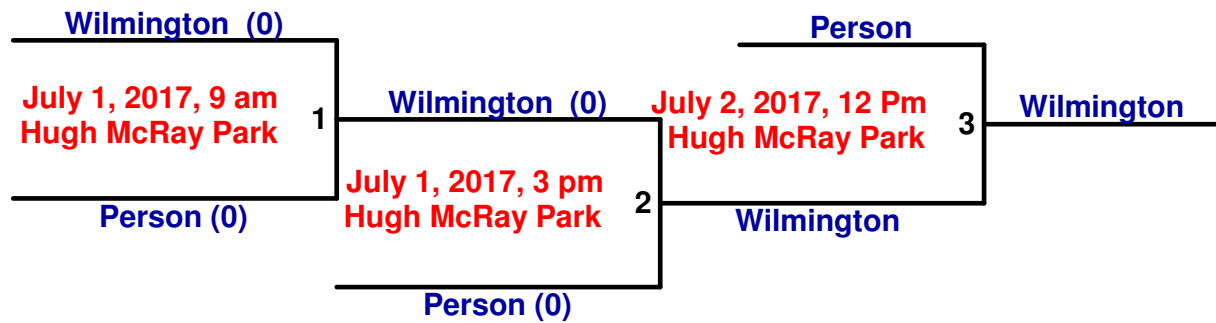

North Carolina District 6 7-8 League Softball Wilmington LL Hugh Mcray Park July 1, 2017

Updated 06/22/2017 11:40pm

This copy of the bracket is NOT OFFICIAL. Dates and parings may change. This is informational only.